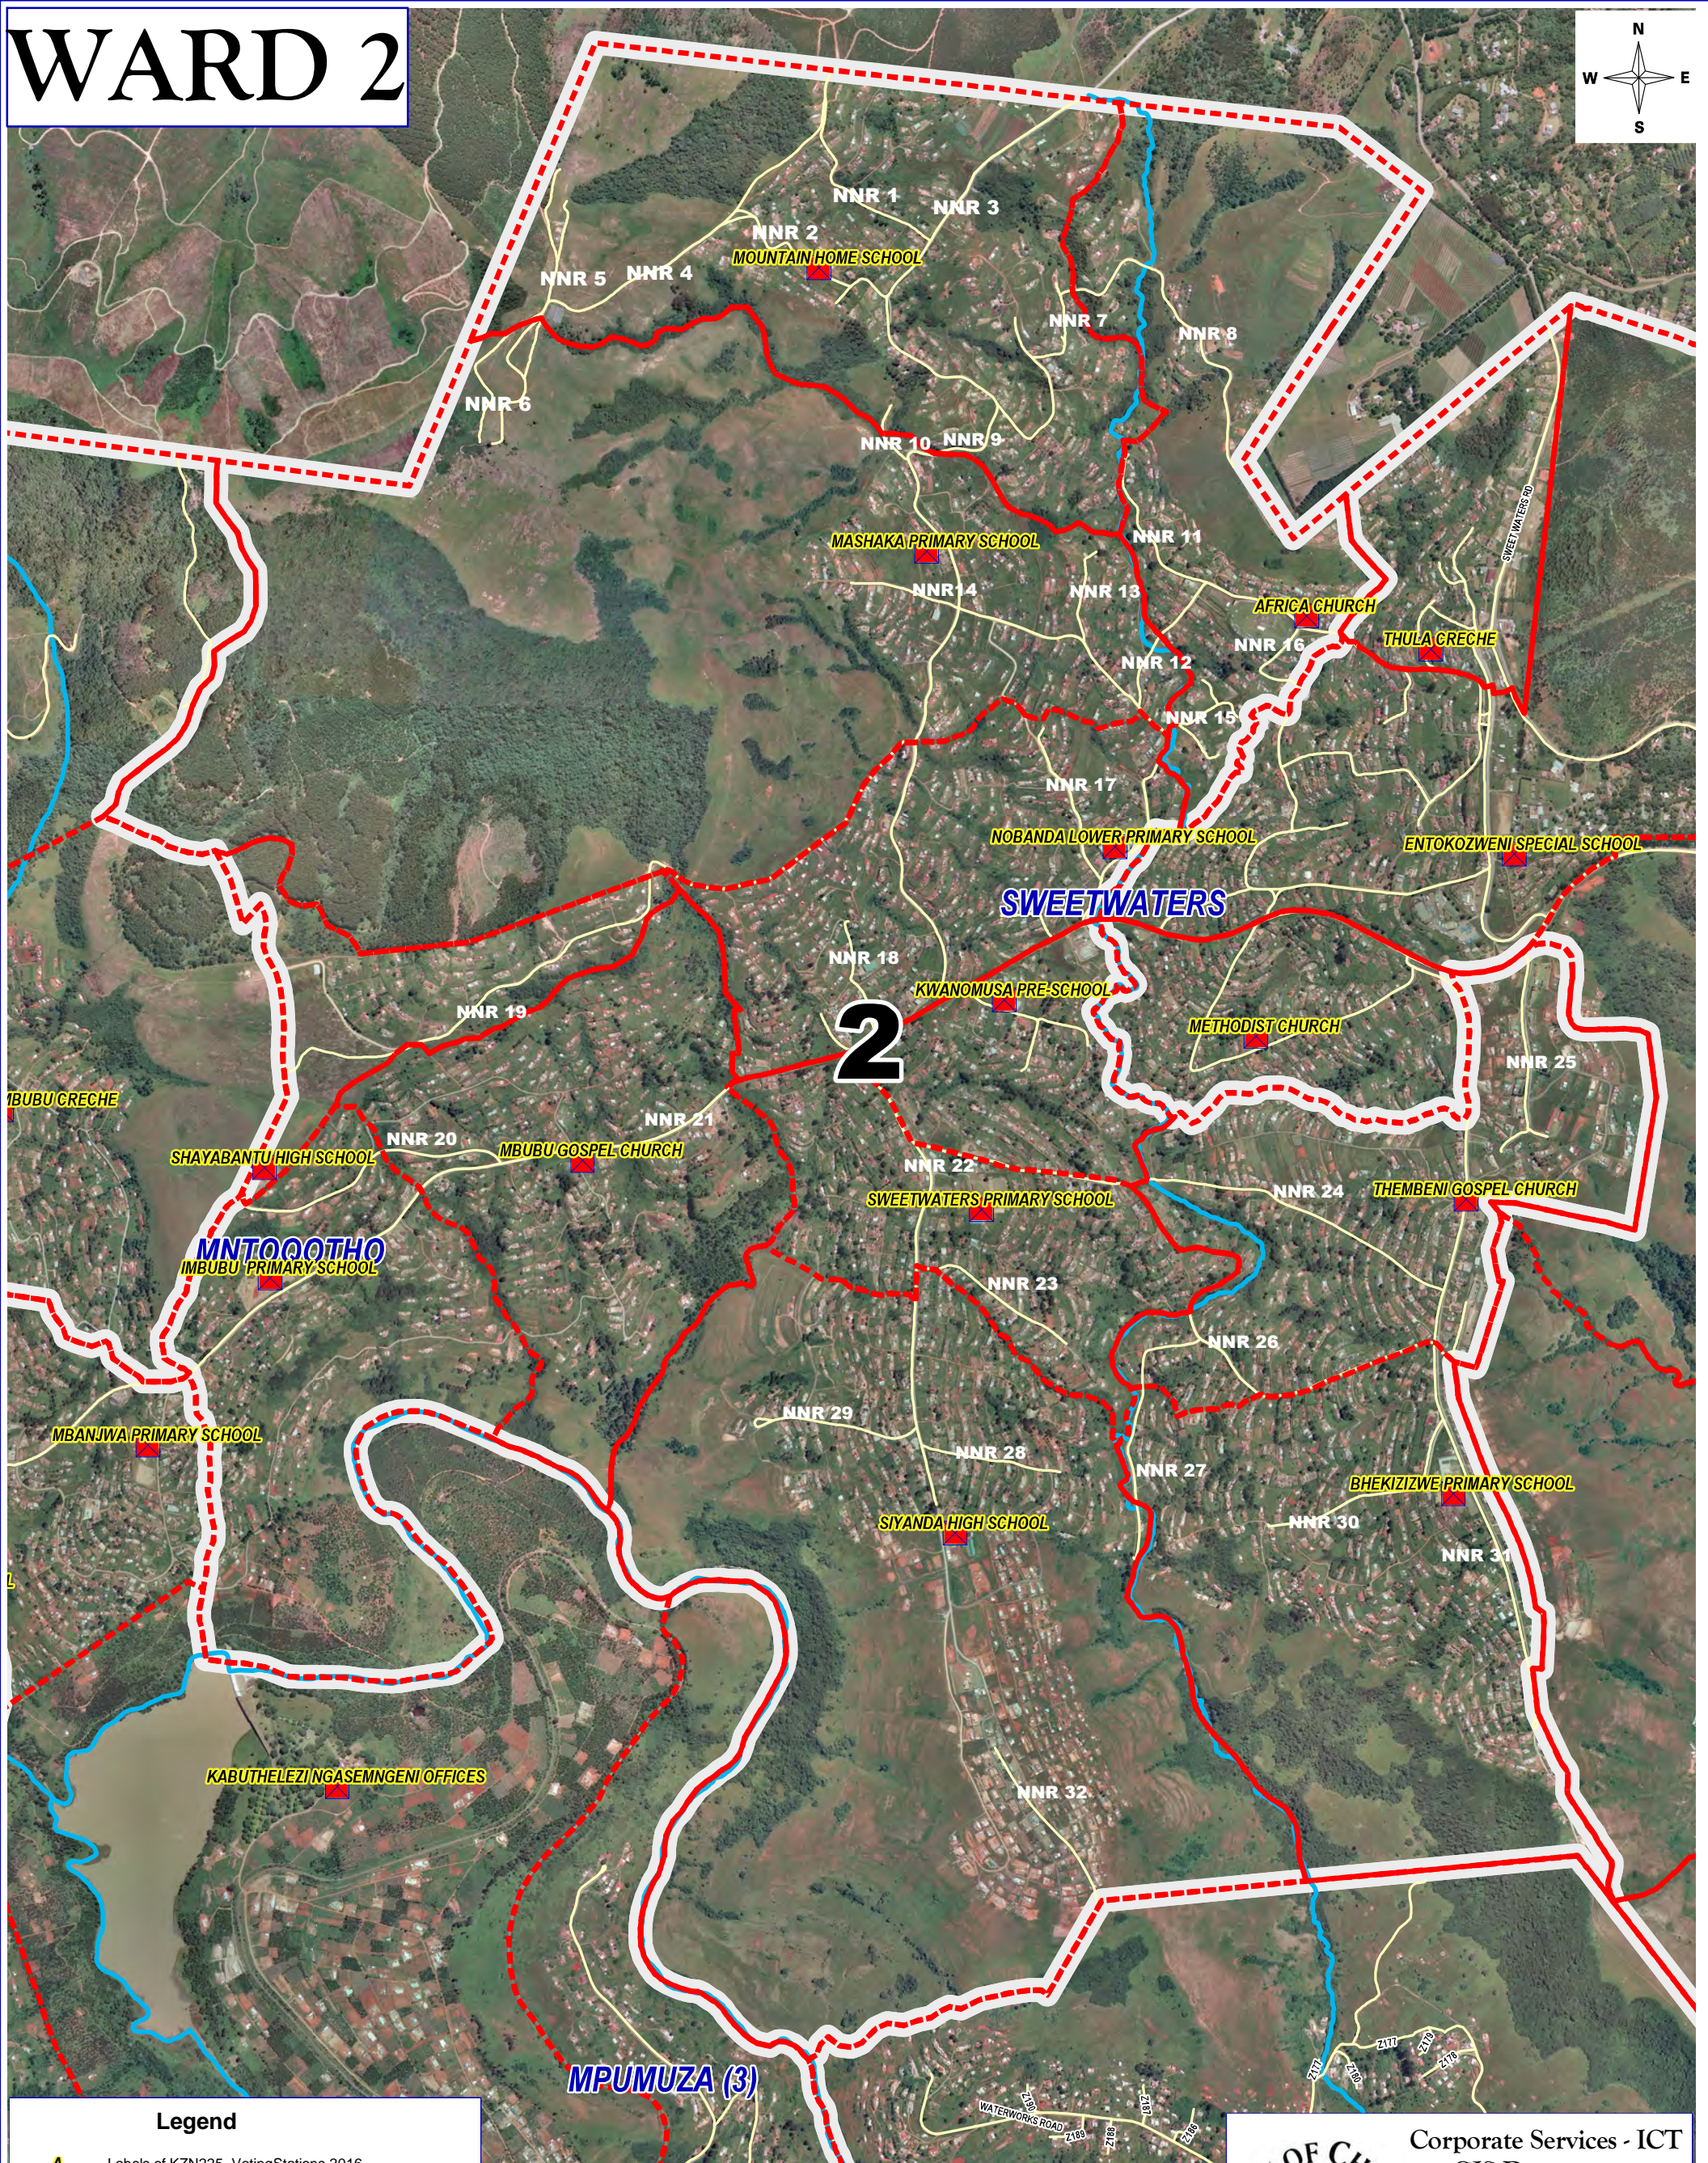

WARD 2

2

Legend

- ▲ Labels of KZN225_VotingStations 2016
- A Labels of roads
- KZN225_VotingStations2016
- KZN225_VDs2016
- A Labels of Suburbs
- Rivers_2004
- kzn225_Wards 2016

Corporate Services - ICT
GIS Department

Tel: 033-3922586
anesh.roopan@msunduzi.gov.za
Ref: Elections 2016
Compiled by Anesh Roopan

DISCLAIMER: